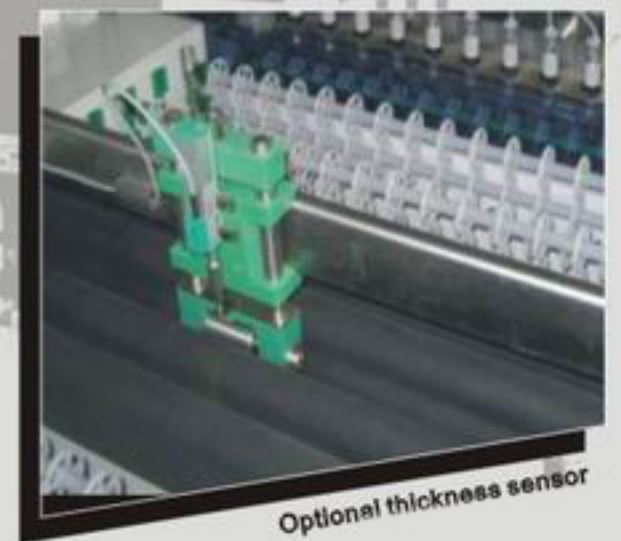

SCRUBBING MACHINE

Drying module design

Scrubbing module design

PLC and touch screen control

Ultrasonic dip

Optional thickness sensor