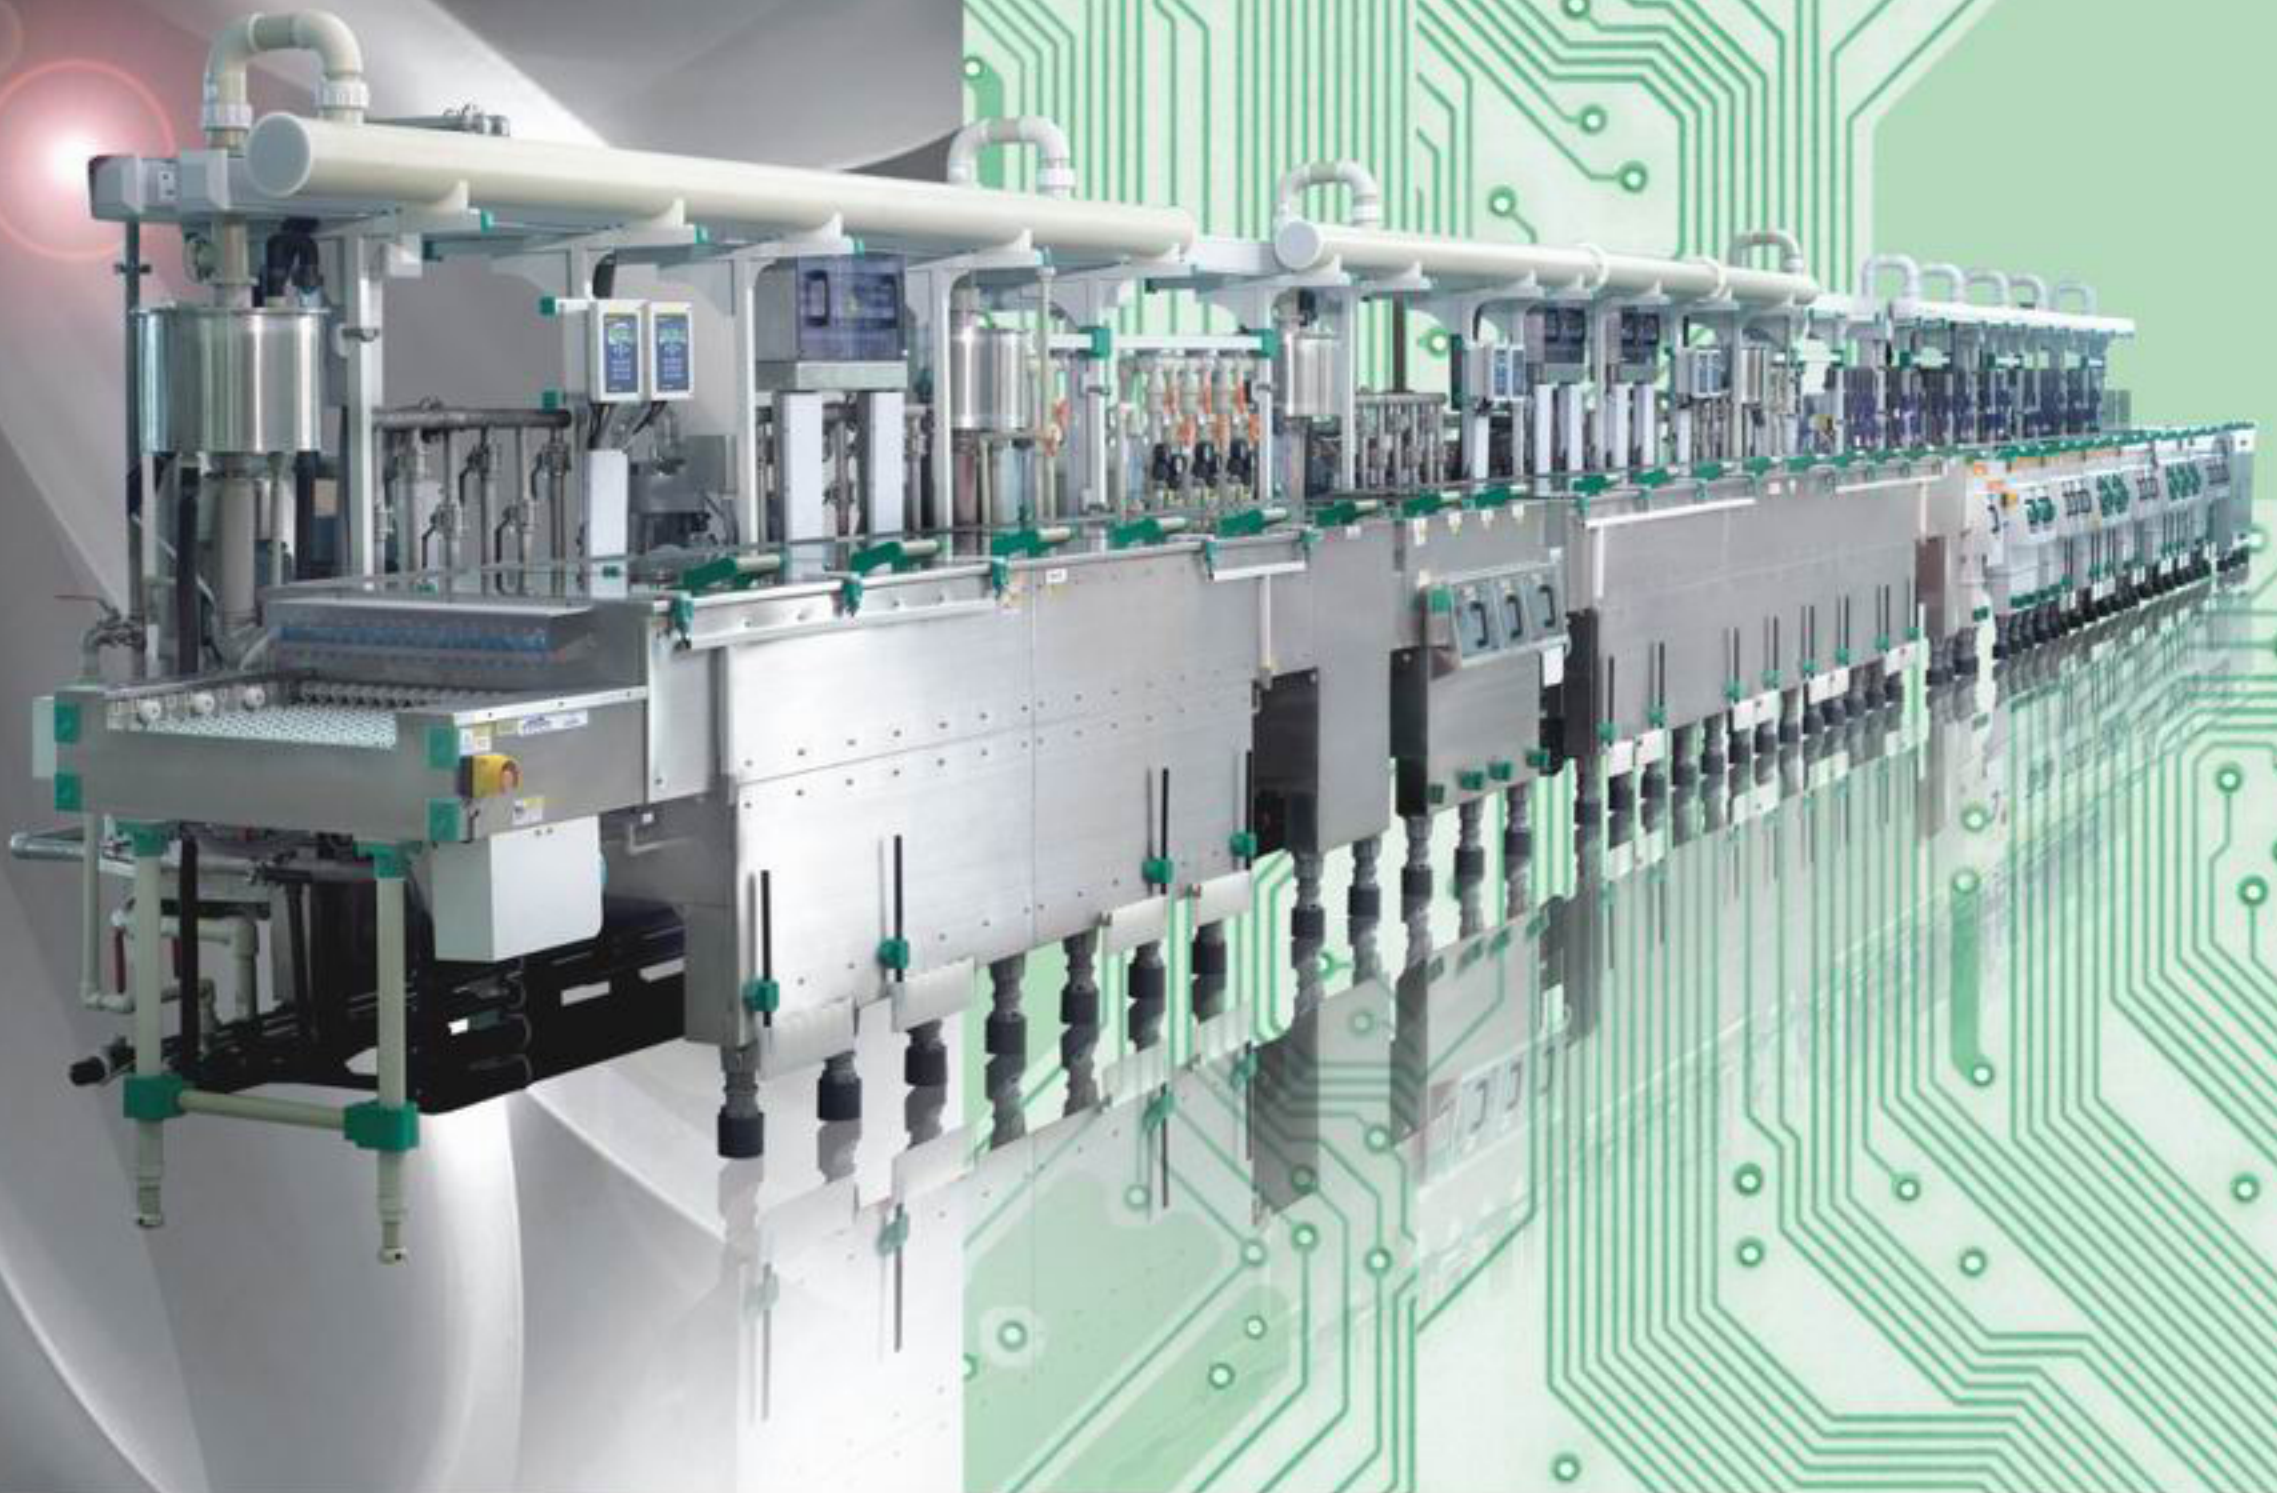

The leading UK test services and equipment supplier

HORIZONTAL DESMEAR & PTH MACHINE

Spraying device

Sweller steam condenser device

Filtration unit

EL-copper module design

The leading UK test services and equipment supplier